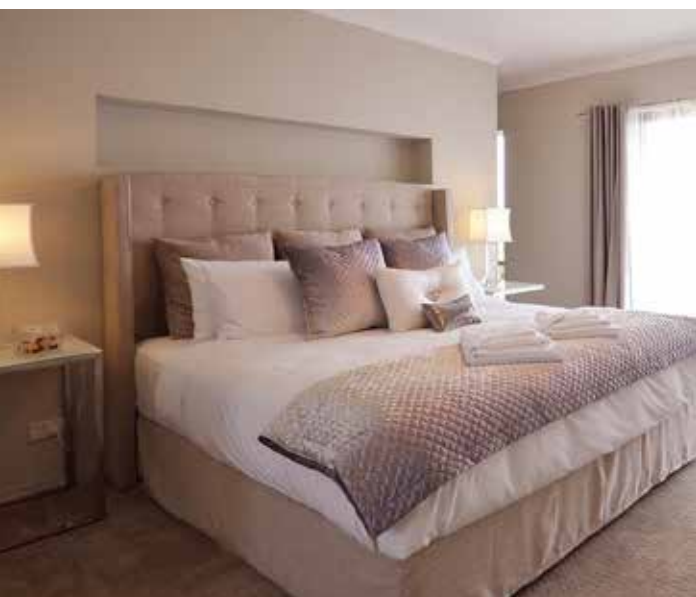

Bookings contact **Tracey** (Mon - Fri 9am - 3pm) | P 07 4659 1444 | E tracey@greenridgepress.com.au

www.prestonpeakfunctions.com.au